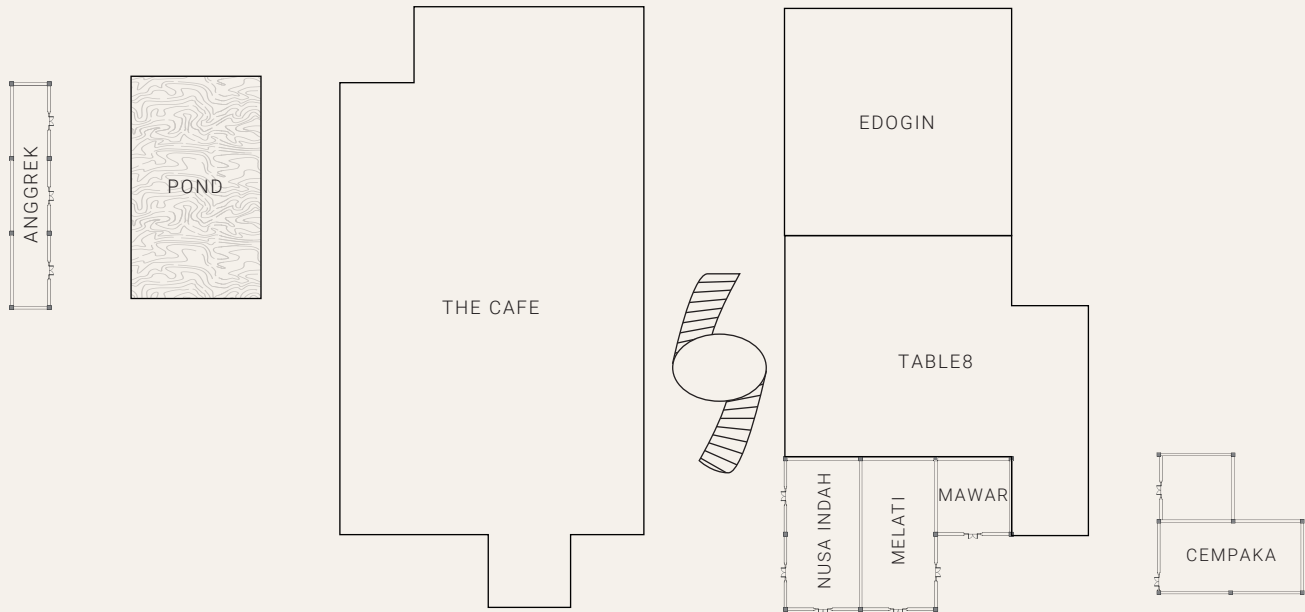

THE MULIA, MULIA RESORT & VILLAS
NUSA DUA - BALI

5th Floor Function Room

Function Room	Location	Size (m)	
		W x D	SQM
Mawar	Level 5	8 x 8	64
Cempaka	Level 5	8 x 16	128
Melati	Level 5	8 x 16	128
Nusa Indah	Level 5	8 x 16	128
Anggrek	Level 5	24 x 4	96

Lobby Floor Function Room

Function Room	Location	Size (m)	
		W x D	SQM
Kenanga	Lobby Floor	8 x 4	32
Kemuning	Lobby Floor	16 x 8	128
Kamboja	Lobby Floor	8 x 4	32

The Mulia, Mulia Resort & Villas

Jl. Raya Nusa Dua Selatan, Kawasan Sawangan, Nusa Dua 80363, Bali, Indonesia E: reservation@themulia.com www.themulia.com