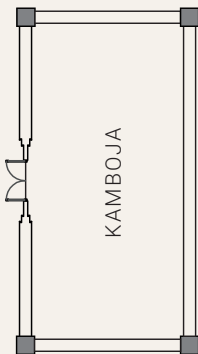

THE MULIA, MULIA RESORT & VILLAS
NUSA DUA - BALI

5th Floor Function Room

Function Room	Location	Size (m)	
		W x D	SQM
Mawar	Level 5	8 x 8	64
Cempaka	Level 5	8 x 16	128
Melati	Level 5	8 x 16	128
Nusa Indah	Level 5	8 x 16	128
Anggrek	Level 5	24 x 4	96

Lobby Floor Function Room

Function Room	Location	Size (m)	
		W x D	SQM
Kenanga	Lobby Floor	8 x 4	32
Kemuning	Lobby Floor	16 x 8	128
Kamboja	Lobby Floor	8 x 4	32

The Mulia, Mulia Resort & Villas

Jl. Raya Nusa Dua Selatan, Kawasan Sawangan, Nusa Dua 80363, Bali, Indonesia E: reservation@themulia.com www.themulia.com