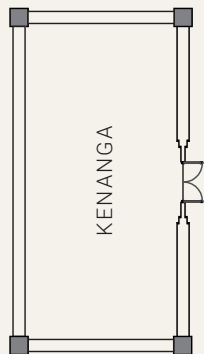

THE MULIA, MULIA RESORT & VILLAS
NUSA DUA - BALI

5th Floor Function Room

Function Room	Location	Size (m)	
		W x D	SQM
Mawar	Level 5	8 x 8	64
Cempaka	Level 5	8 x 16	128
Melati	Level 5	8 x 16	128
Nusa Indah	Level 5	8 x 16	128
Anggrek	Level 5	24 x 4	96

Lobby Floor Function Room

Function Room	Location	Size (m)	
		W x D	SQM
Kenanga	Lobby Floor	8 x 4	32
Kemuning	Lobby Floor	16 x 8	128
Kamboja	Lobby Floor	8 x 4	32

The Mulia, Mulia Resort & Villas

Jl. Raya Nusa Dua Selatan, Kawasan Sawangan, Nusa Dua 80363, Bali, Indonesia E: reservation@themulia.com www.themulia.com